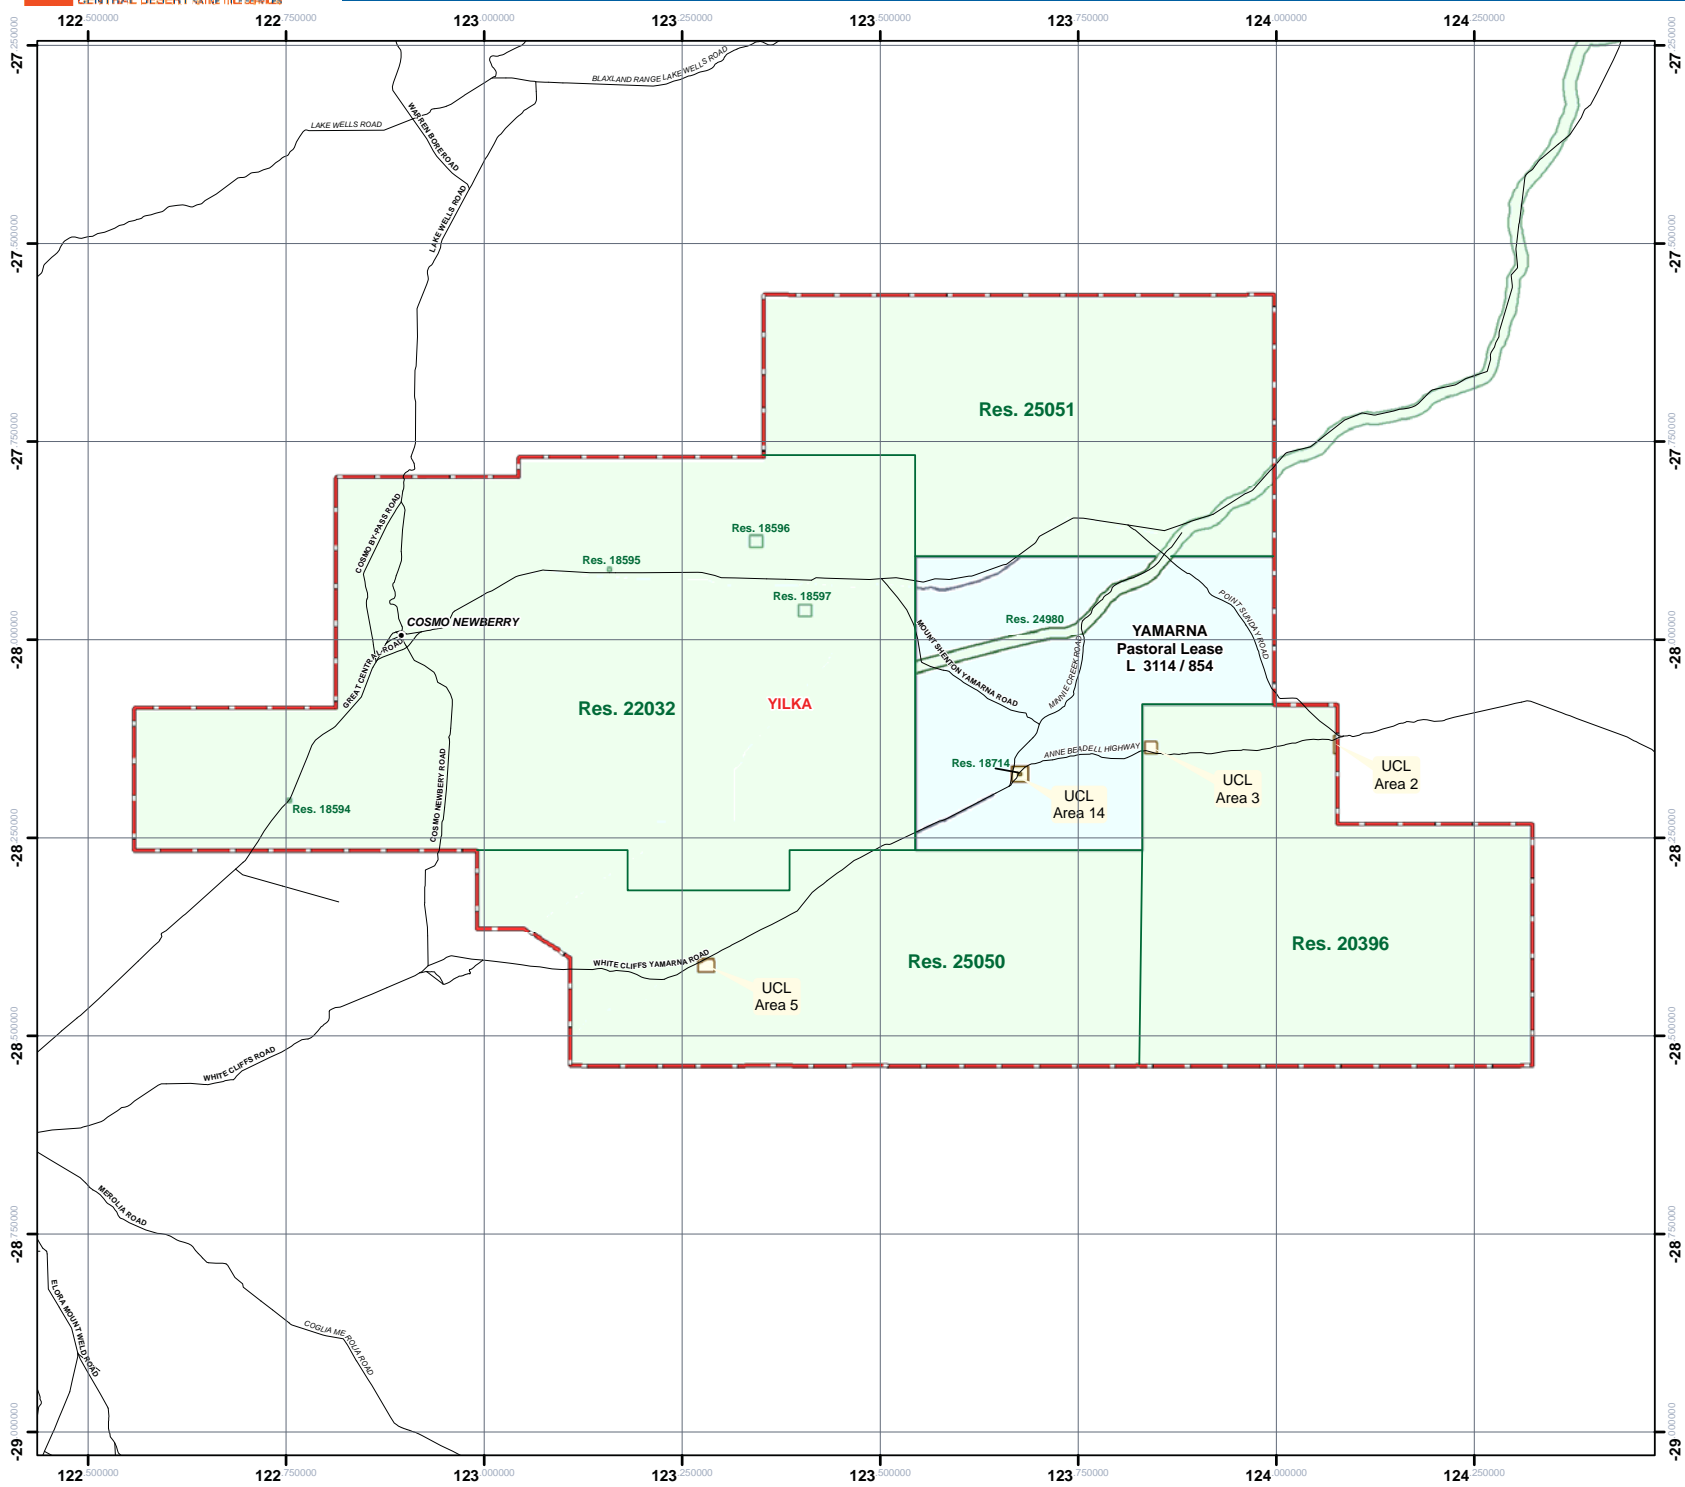

Yilka Native Title Claim - Current Tenure Information

Location

Legend

Notes

MAP FOR INTERNAL USE ONLY

Claim Area/s: Yilka Native Title Claim - Current Tenure Information

Datum: GDA 1994

Date: 09 December 2008

File Number/s: 102.5.2

Map ID: 1743

Sources of Data:

- RASTER: 250k Topo ecw
- LANDGATE: Tenure Data Extract October 08
- NNTT: 2008 Claim Data Extract

Filepath:
 GIS_Server/gis_data/Cosmo_Newberry/Other_Maps/
 ArcMap/2008/
 081209_Yilka_Tenure_Info_A3_750k.mxd